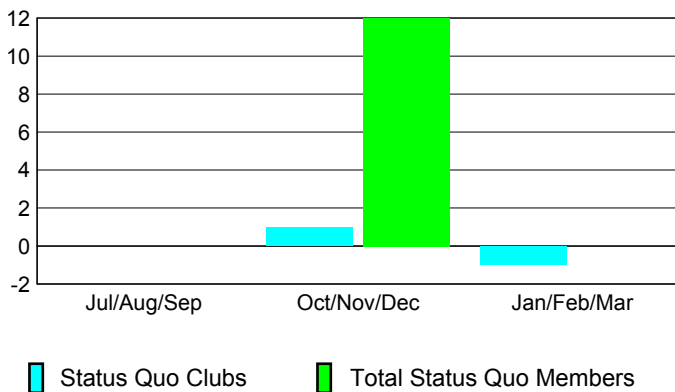

### Clubs 2007-2008

Month	New Club Goal	Actual New Clubs	Actual Dropped Clubs	Gain/Loss of Clubs	Gain/Loss of Clubs
Jul/Aug/Sep	0	0	-1	-1	0
Oct/Nov/Dec	0	0	0	0	-2
Jan/Feb/Mar	0	0	1	1	0
<b>Totals</b>	<b>0</b>	<b>0</b>	<b>0</b>	<b>0</b>	<b>-2</b>

### Club Results 2008-2009

Goal, New, Dropped, Gain/Loss

### Comparison of Club Gain/Loss

Current Year Compared to the Previous Year

### YTD Status Quo Clubs 2008-2009

Status Quo Clubs Compared to Status Quo Members