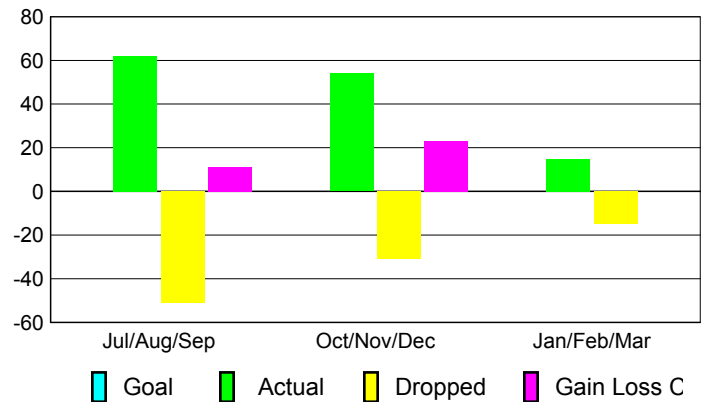

Membership Results 2008-2009

Goal, New, Dropped, Gain/Loss