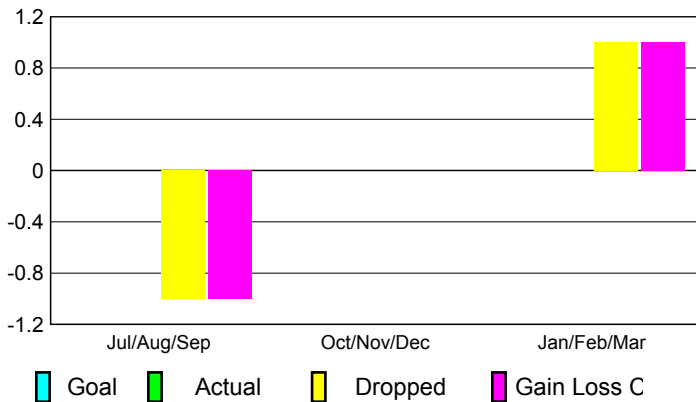

2008-2009 GMT Quarterly Report for District (or Undistricted) **District B 8**

GMT: **PEDRO A BOTELLO ORTIZ**

Location: **MEXICO**

GMT CA: **3**

CLUBS

Club Results 2008-2009

Clubs 2007-2008

Month	New Club Goal	Actual New Clubs	Actual Dropped Clubs	Gain/Loss of Clubs	Gain/Loss of Clubs
Jul/Aug/Sep	0	0	-1	-1	0
Oct/Nov/Dec	0	0	0	0	-2
Jan/Feb/Mar	0	0	1	1	0
Totals	0	0	0	0	-2

Club Results 2008-2009

Goal, New, Dropped, Gain/Loss