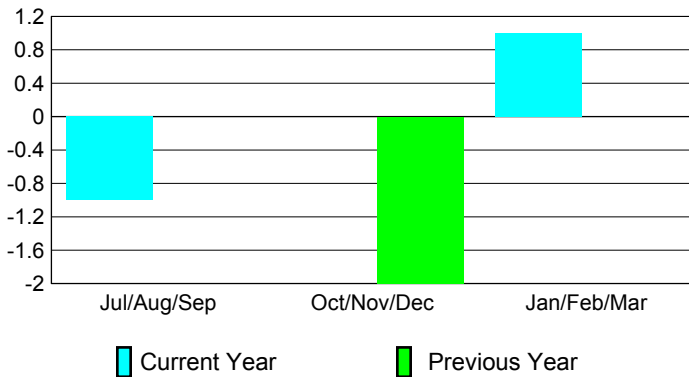

Comparison of Club Gain/Loss

Current Year Compared to the Previous Year