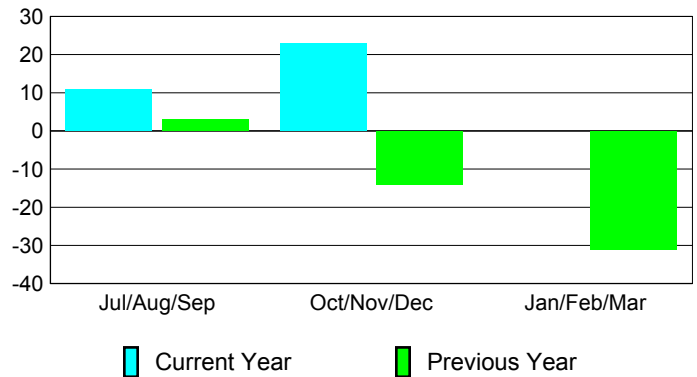

Comparison of Membership Gain/Loss

Current Year Compared to the Previous Year